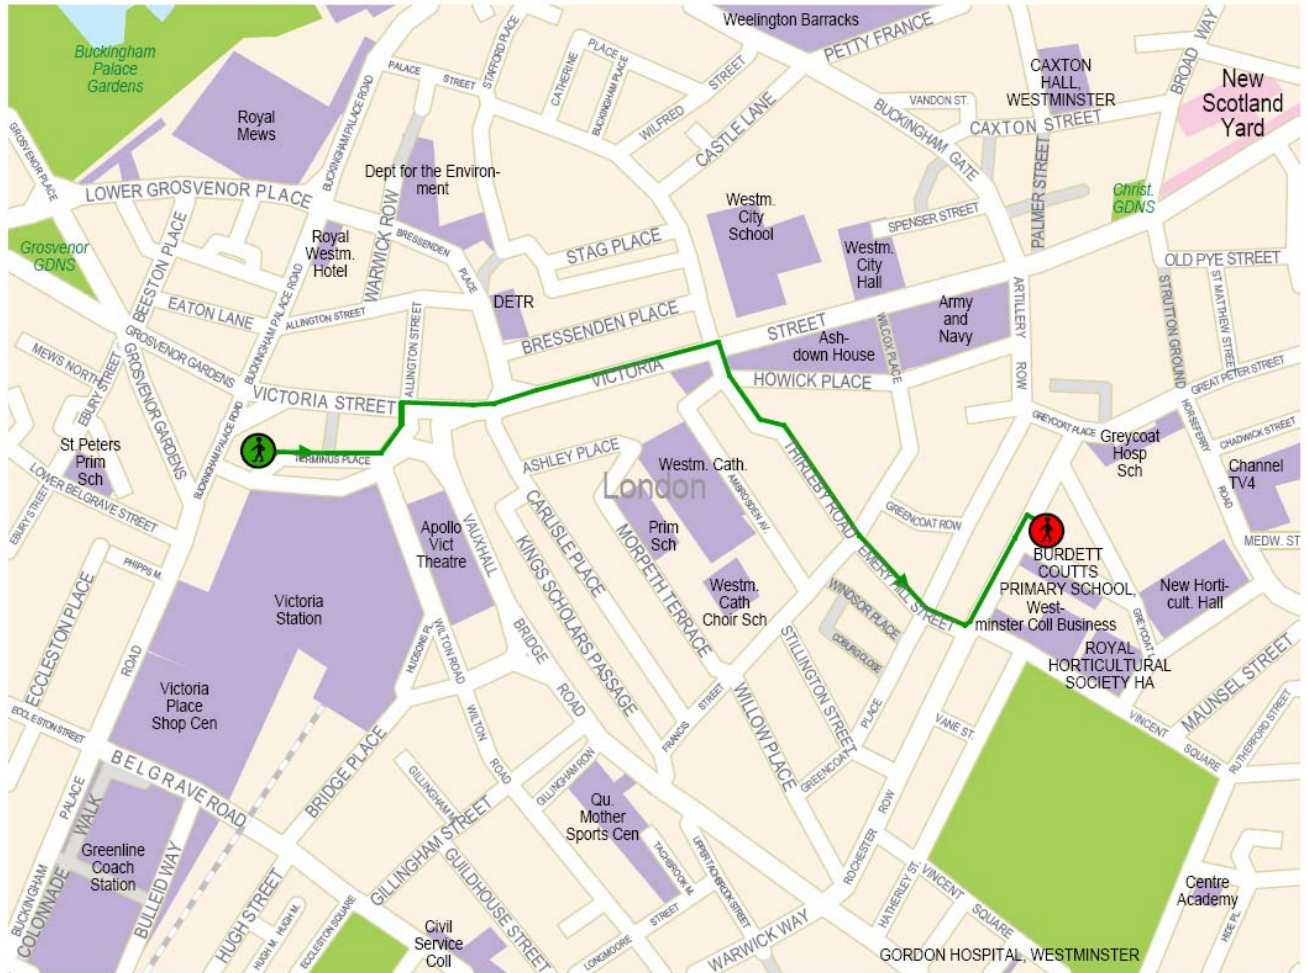

Walking directions from London Victoria Station to RIPA International

— Walk
  London Victoria
  **RIPA INTERNATIONAL**

1.	From Victoria (London) Victoria Station.	
2.	Terminus Place	100 m
3.	↙ Turn Left Into Wilton Road	50 m 150 m
4.	↘ Turn Right Into Victoria Street	260 m 410 m
5.	↘ Turn Right Into Thirleby Road	200 m 0.6 km
6.	↑ Straight Up Emery Hill Street	120 m 0.7 km
7.	↙ Turn Left Into Rochester Row	110 m 0.8 km
8.	Arrive at RIPA International SW1P 1LA.	